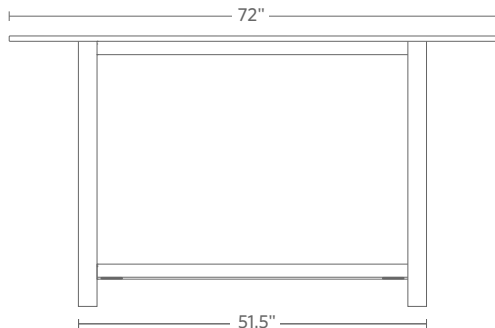

# Colbe breakout table

## Specs

- Max weight: 500 lbs
- Frame: powdercoated steel
- Table height: 41" with desktop
- Tabletop dimensions: 72" x 30"
- Frame dimensions: 51.5" x 20.42"