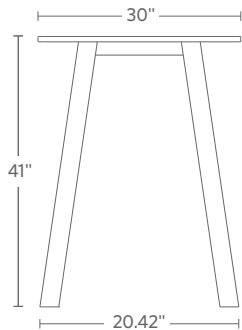

# Colbe breakout table

## Features

- Comfortably fits up to 8 people
- Multi-purpose use: individual, team, cafe, etc.
- Team members can sit or stand and still be eye-level
- Compatible with Fully's selection of standing height chairs, including Capisco with the optional foot ring
- Fits 8 Luna stools beneath, saving space when choosing to stand
- Integrated wire management through the frame
- 7 year warranty on frame

## Specs

- Max weight: 500 lbs
- Frame: powdercoated steel
- Table height: 41" with desktop
- Tabletop dimensions: 72" x 30"
- Frame dimensions: 51.5" x 20.42"